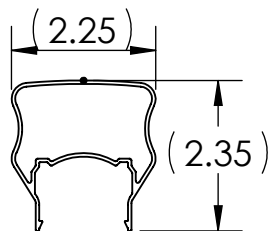

PART REFERENCE

COLONIAL
SERIES
CT293100