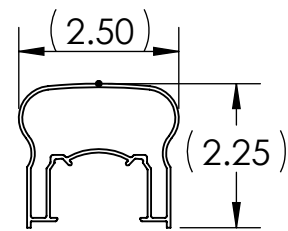

VICTORIAN
SERIES
VT393100

TOP RAIL PROFILE OPTIONS

PROPRIETARY AND CONFIDENTIAL

THE INFORMATION CONTAINED IN THIS DRAWING IS THE SOLE PROPERTY OF UltraLox.
ANY REPRODUCTION IN PART OR AS A WHOLE WITHOUT THE WRITTEN PERMISSION OF UltraLox IS NOT PERMITTED.