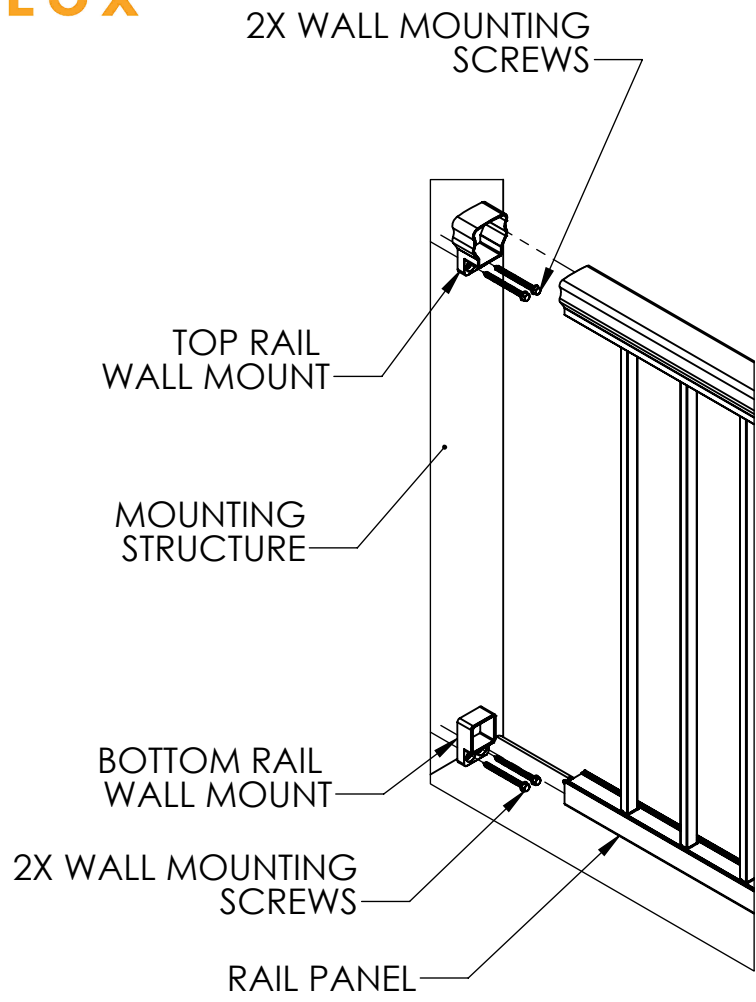

WALL MOUNT DETAIL