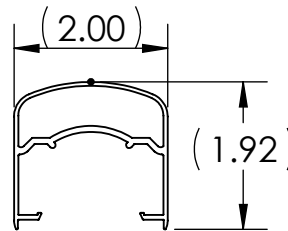

MISSION
SERIES
MT193100