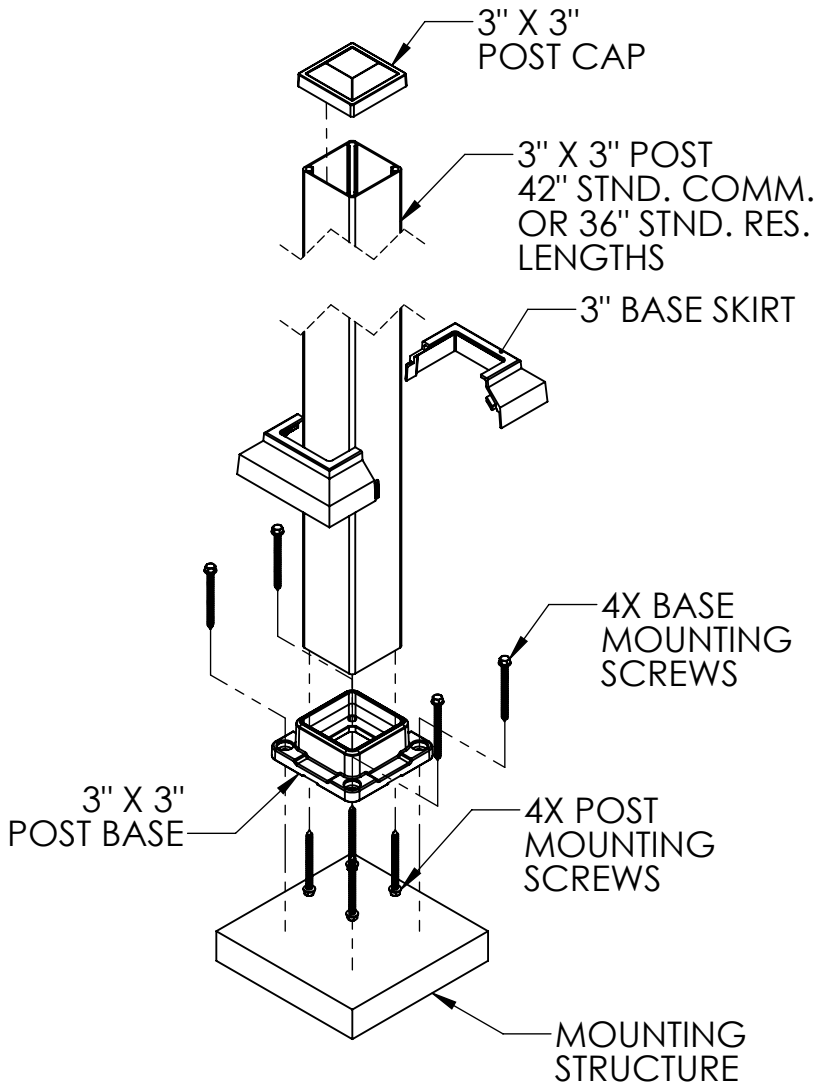

## ISOMETRIC VIEW

POST BASE  
(PART NUMBER VARIES  
BY SIZE)

POST CAP  
(PART NUMBER VARIES  
BY SIZE)

RAIL  
PANEL CLIP  
CL09410

TOP RAIL  
WALL MOUNT  
(PART NUMBER VARIES  
BY STYLE)

BOTTOM RAIL  
WALL MOUNT  
(PART NUMBER VARIES  
BY STYLE)

RAIL PANEL  
SUPPORT LEG  
(PART NUMBER VARIES  
BY STYLE)

**POST DETAIL**

**WALL MOUNT DETAIL**

**RAIL PANEL CLIP DETAIL**