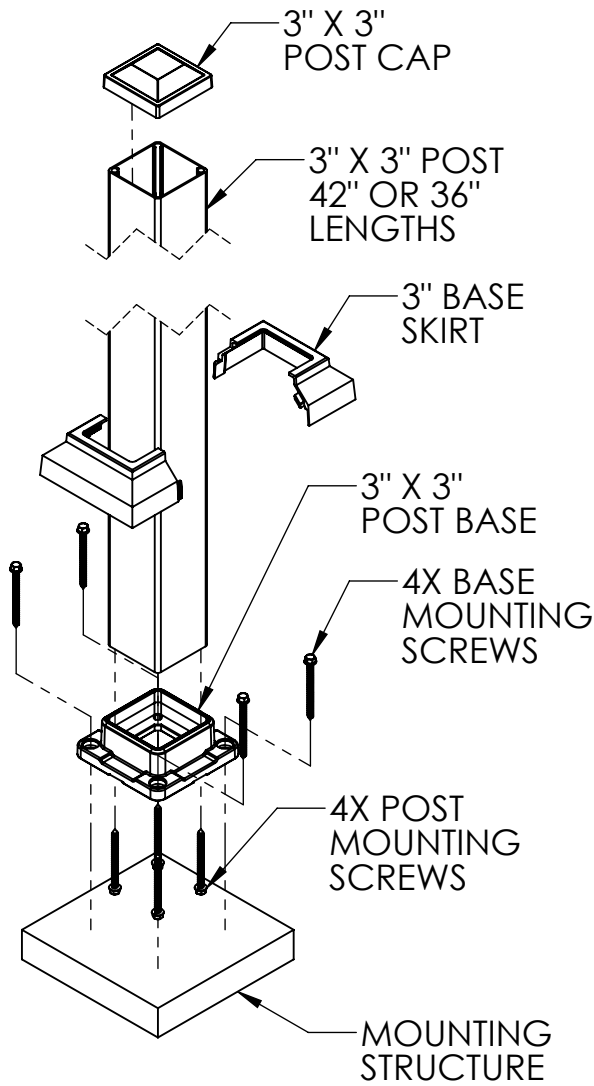

PICKET RAIL WITH MID-RAIL, 3" POSTS, WALL MOUNTED

ISOMETRIC VIEW

POST BASE
(PART NUMBER VARIES
BY SIZE)

POST CAP
(PART NUMBER VARIES
BY SIZE)

RAIL
PANEL CLIP
CL09410

TOP RAIL
WALL MOUNT
(PART NUMBER VARIES
BY STYLE)

BOTTOM RAIL
(PART NUMBER VARIES
BY STYLE)

RAIL PANEL
SUPPORT LEG
(PART NUMBER VARIES
BY STYLE)

PART REFERENCE

COLONIAL
SERIES
CT293100

MISSION
SERIES
MT193100

VICTORIAN
SERIES
VT393100

TOP RAIL PROFILE OPTIONS

2X WALL MOUNTING SCREWS
MID-RAIL

POST DETAIL

WALL MOUNT DETAIL

RAIL PANEL CLIP DETAIL