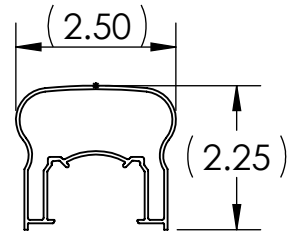

PICKET RAIL WITH MID-RAIL, 3" POSTS, WALL MOUNTED

ISOMETRIC VIEW

POST BASE
(PART NUMBER VARIES
BY SIZE)

POST CAP
(PART NUMBER VARIES
BY SIZE)

RAIL
PANEL CLIP
CL09410

TOP RAIL
WALL MOUNT
(PART NUMBER VARIES
BY STYLE)

BOTTOM RAIL
(PART NUMBER VARIES
BY STYLE)

RAIL PANEL
SUPPORT LEG
(PART NUMBER VARIES
BY STYLE)

PART REFERENCE

COLONIAL
SERIES
CT293100

MISSION
SERIES
MT193100

VICTORIAN
SERIES
VT393100

TOP RAIL PROFILE OPTIONS