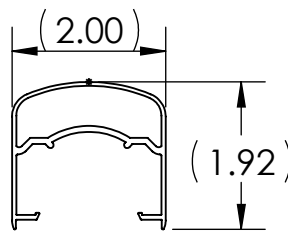

PICKET RAIL WITH MID-RAIL, 3" POSTS, WALL MOUNTED

ISOMETRIC VIEW

POST BASE
(PART NUMBER VARIES
BY SIZE)

POST CAP
(PART NUMBER VARIES
BY SIZE)

RAIL
PANEL CLIP
CL09410

TOP RAIL
WALL MOUNT
(PART NUMBER VARIES
BY STYLE)

BOTTOM RAIL
(PART NUMBER VARIES
BY STYLE)

RAIL PANEL
SUPPORT LEG
(PART NUMBER VARIES
BY STYLE)

PART REFERENCE

COLONIAL
SERIES
CT293100

MISSION
SERIES
MT193100

VICTORIAN
SERIES
VT393100

TOP RAIL PROFILE OPTIONS