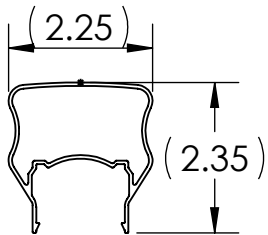

PICKET RAIL WITH MID-RAIL, 3" POSTS, WALL MOUNTED

ISOMETRIC VIEW

POST BASE
(PART NUMBER VARIES
BY SIZE)

POST CAP
(PART NUMBER VARIES
BY SIZE)

RAIL
PANEL CLIP
CL09410

TOP RAIL
WALL MOUNT
(PART NUMBER VARIES
BY STYLE)

BOTTOM RAIL
(PART NUMBER VARIES
BY STYLE)

RAIL PANEL
SUPPORT LEG
(PART NUMBER VARIES
BY STYLE)

PART REFERENCE

COLONIAL
SERIES
CT293100

MISSION
SERIES
MT193100

VICTORIAN
SERIES
VT393100

TOP RAIL PROFILE OPTIONS