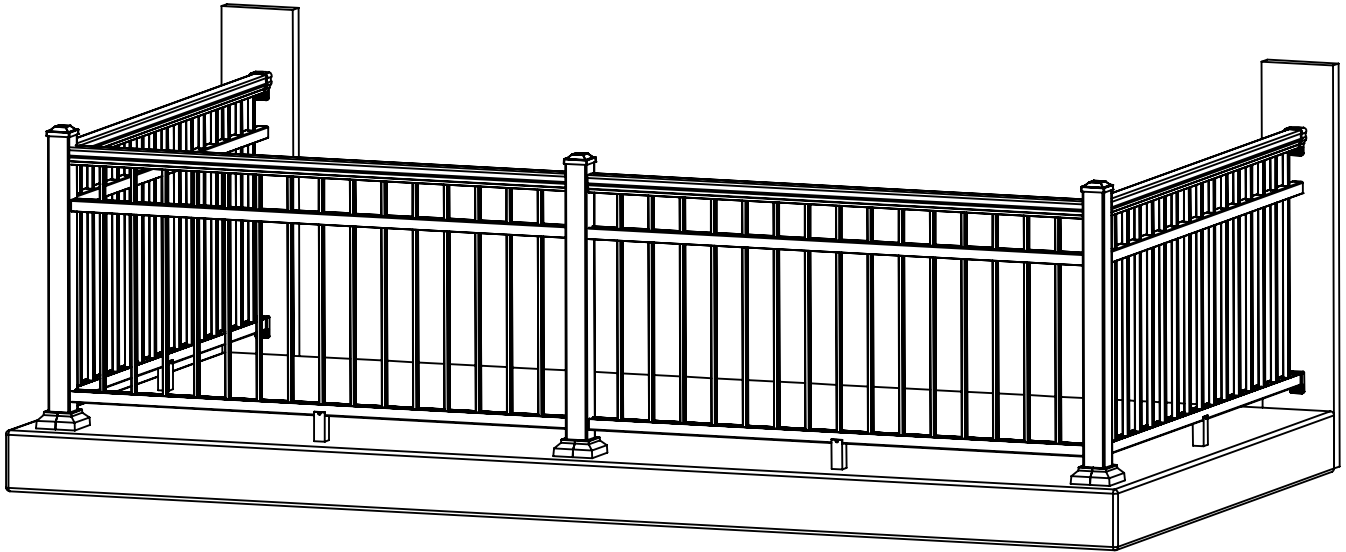

PICKET RAIL WITH MID-RAIL, 3" POSTS, WALL MOUNTED

ISOMETRIC VIEW

POST BASE
(PART NUMBER VARIES
BY SIZE)

POST CAP
(PART NUMBER VARIES
BY SIZE)

RAIL
PANEL CLIP
CL09410

TOP RAIL
WALL MOUNT
(PART NUMBER VARIES
BY STYLE)

BOTTOM RAIL
(PART NUMBER VARIES
BY STYLE)

RAIL PANEL
SUPPORT LEG
(PART NUMBER VARIES
BY STYLE)

PART REFERENCE

COLONIAL
SERIES
CT293100

MISSION
SERIES
MT193100

VICTORIAN
SERIES
VT393100

TOP RAIL PROFILE OPTIONS