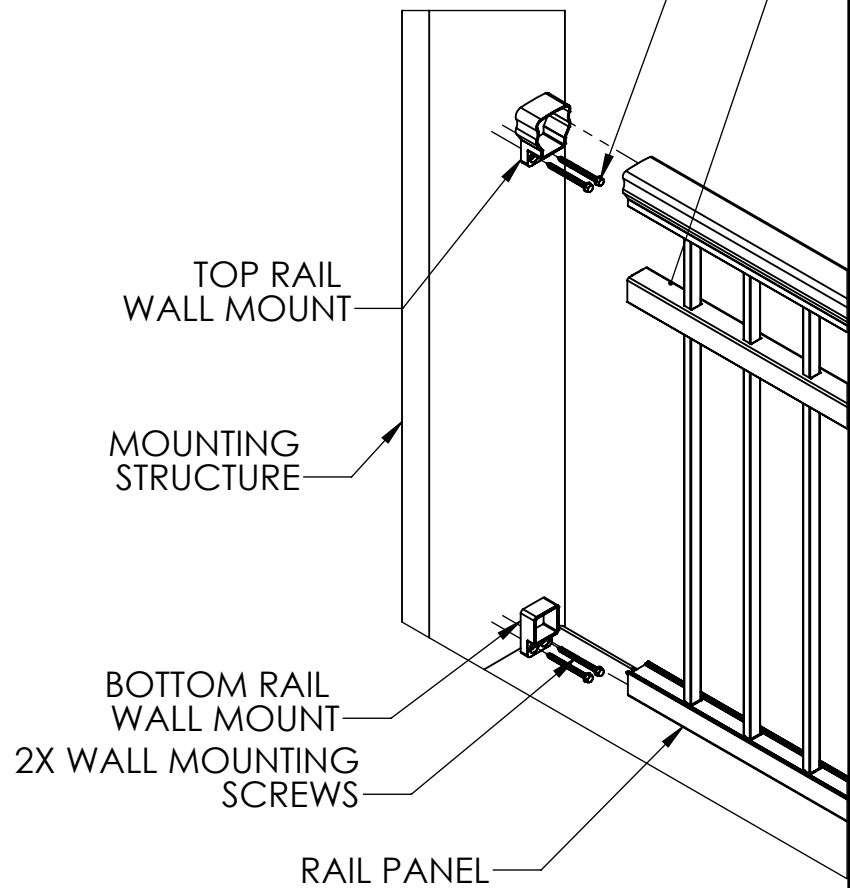

2X WALL MOUNTING SCREWS
MID-RAIL

POST DETAIL

WALL MOUNT DETAIL

RAIL PANEL CLIP DETAIL