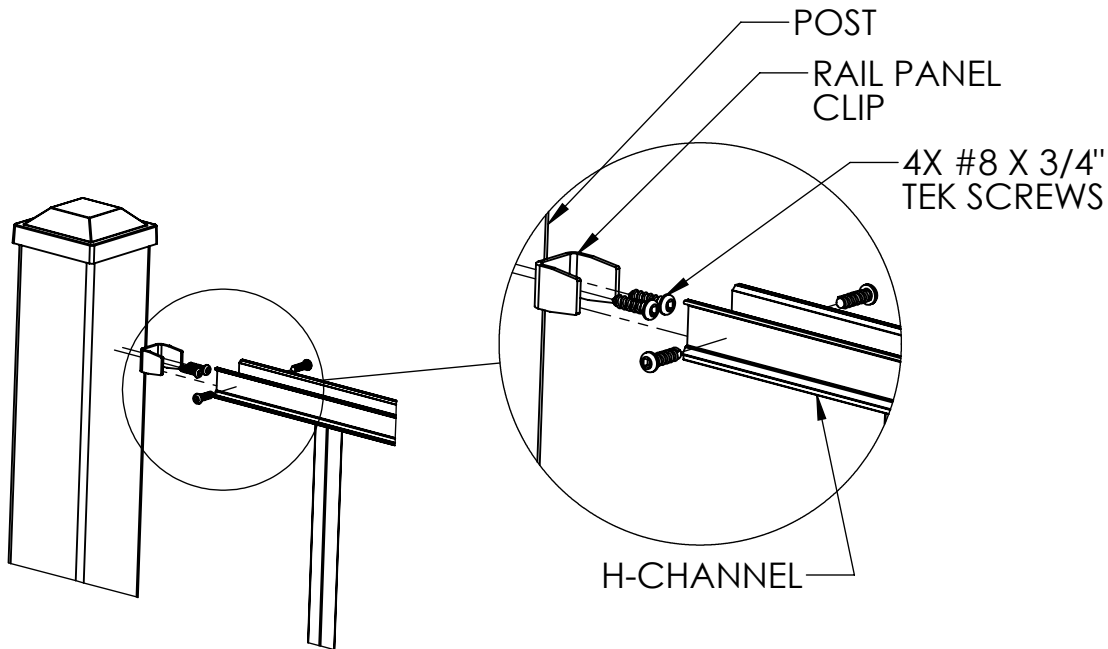

BOTTOM RAIL
(PART NUMBER VARIES
BY STYLE)

RAIL PANEL
SUPPORT LEG
(PART NUMBER VARIES
BY STYLE)

PART REFERENCE

COLONIAL
SERIES
CT293100

MISSION
SERIES
MT193100

VICTORIAN
SERIES
VT393100

TOP RAIL PROFILE OPTIONS

2X WALL MOUNTING SCREWS
MID-RAIL

POST DETAIL

WALL MOUNT DETAIL

RAIL PANEL CLIP DETAIL